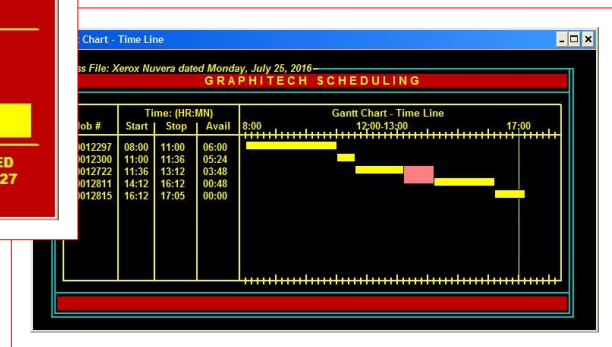

SCHEDULED WORKLOAD									
Monday, February 17, 2008									
OVERTIME SCHEDULED: 01:00									
EMPLOYEE: Scott Thatcher									
SHIFT #1, PRESS #01									
Job Num	F	Customer	Description	P	S	Time (HR:MM)	Gantt Chart - Time Line	F	
						Start | Stop | Avail			
00013083		HARRO'S MESSAGE	BUS CARDS CANNARELLI	9	0	08:00 | 08:12 | 08:48			
00013084		JAMES HOLD	BUS CARDS	9	0	08:12 | 08:42 | 08:18			
00013094		DENTAL STUDIO	LASER CHECKS	9	0	08:42 | 08:54 | 08:06			
00013100		BANDJO MUSIC INC		9	0	08:54 | 11:24 | 05:36			
00013127		CHICAGO HEIGHTS'S	GUEST TICKETS	9	0	11:24 | 16:00 | 01:00			
00013155		MAKO STUDIOS	CONSULTATION AGREEMENT AND AUTHORIZATION	9	0	16:00 | 16:18 | 00:42			
00013170		SCOTT SYSTEMS	10 X 13 CAT ENV WITH PRE PRINTED BORDER?	9	0	16:18 | 17:00 | 00:00			
00013183		HALF MOON INC	#10 ENV	9	0	17:00 | 18:00 | -01:00			

systematic approach to the problems of scheduling. And best of all, it is fully automated and totally affordable!

Order Today. It is compatible with both Professional and Digital Estimating programs.