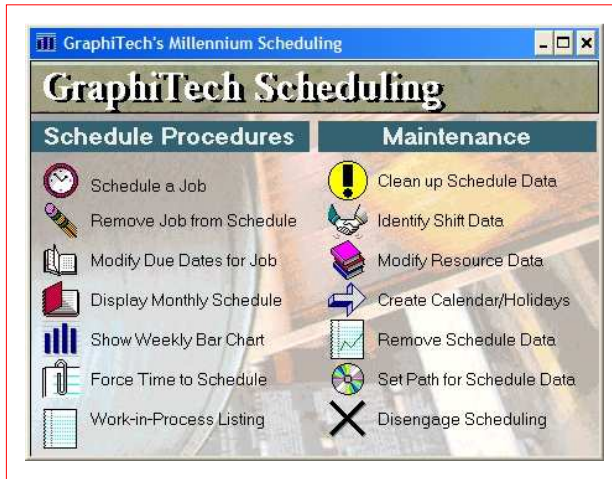

Specification Sheet

Press Scheduler

A Fully Automated Scheduling of Critical Presses and Employee Resources. Eliminates Hours of Costly, Manual Scheduling Every Day!

Press Scheduler

GraphiTech's Millennium Press Scheduler is an extremely user friendly, highly sophisticated Critical Path and Resource Limiting Scheduling System.

Every morning, simply print out the daily schedule by hitting a single key. Each Press Resource Schedule identifies the Job to be worked on, the estimated start and stop times, remaining time and lunch breaks.

Designed for use where press work is the primary constraint on schedules, this unique program allows each estimator to have the job automatically loaded to the schedule when the work order is printed!

The on-screen and printed Gantt Display permits a rapid review of each employees' schedule as well as providing daily scrolling capability from day to day and hour to hour on a real-time basis.

The Work-in-Process listing permits management to rapidly identify any jobs which have exceeded their due dates. This particular