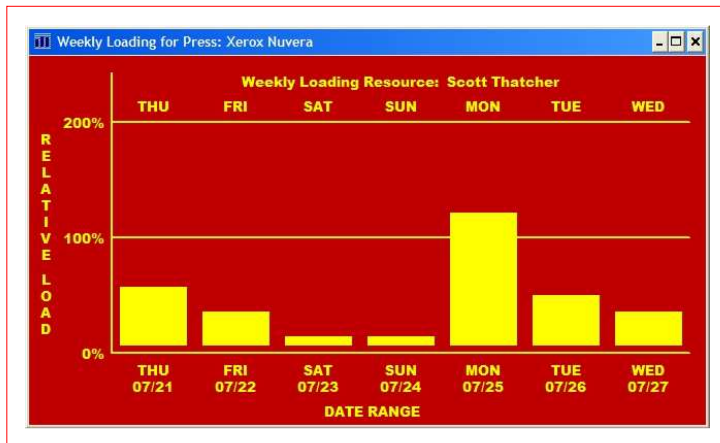

the over time of the employee and the level of loading on each press for the week. And a Bar Chart is available for each employee resource.